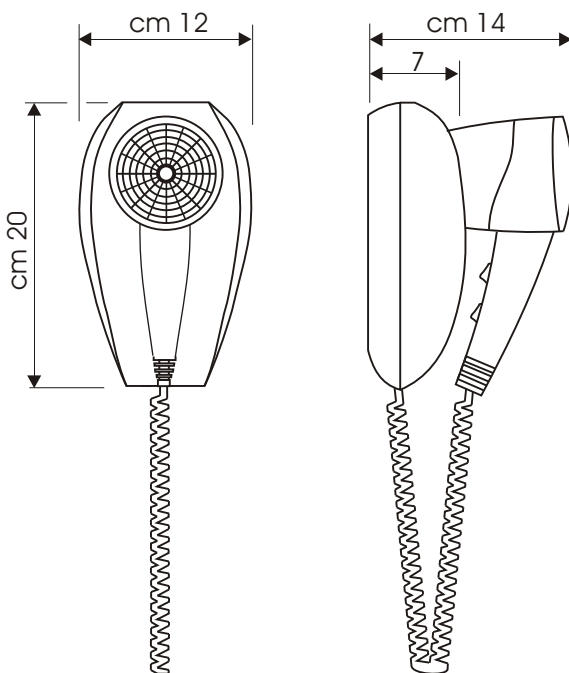

Cod. 191 BK
Cod. 191 BK /1600

Wall mounted hair dryer

- On/off security switch
- Slide switch:
 - 2 speeds
 - 3 temperatures
- Spiraled cable reinforced
- Supplied with alimentation cable, detachable for eventual connection direct to electrical mains that comes out from the wall

Dimensions

Technical Sheet

Functioning	On/Off pushing switch
Material	UV resistant ABS Nylon Uninflammable
Temperatures	3
Speeds	2
Voltage	220/240 V
Frequency	50/60 Hz
Power 191 BK	1.300 W
Power 191 BK /1600	1.600 W
Air Flow	124 m ³ /h
Noise level	60 dB
Liquid protection degree	IPX0
Electric protection degree	Class II
Wall installation	By furnished plug or Direct on the wall
Quality Mark 191 D; 191 RBD 191 D /1600; 191 RBD /1600	CE
191; 191 RB 191 /1600; 191 RB /1600	CE 